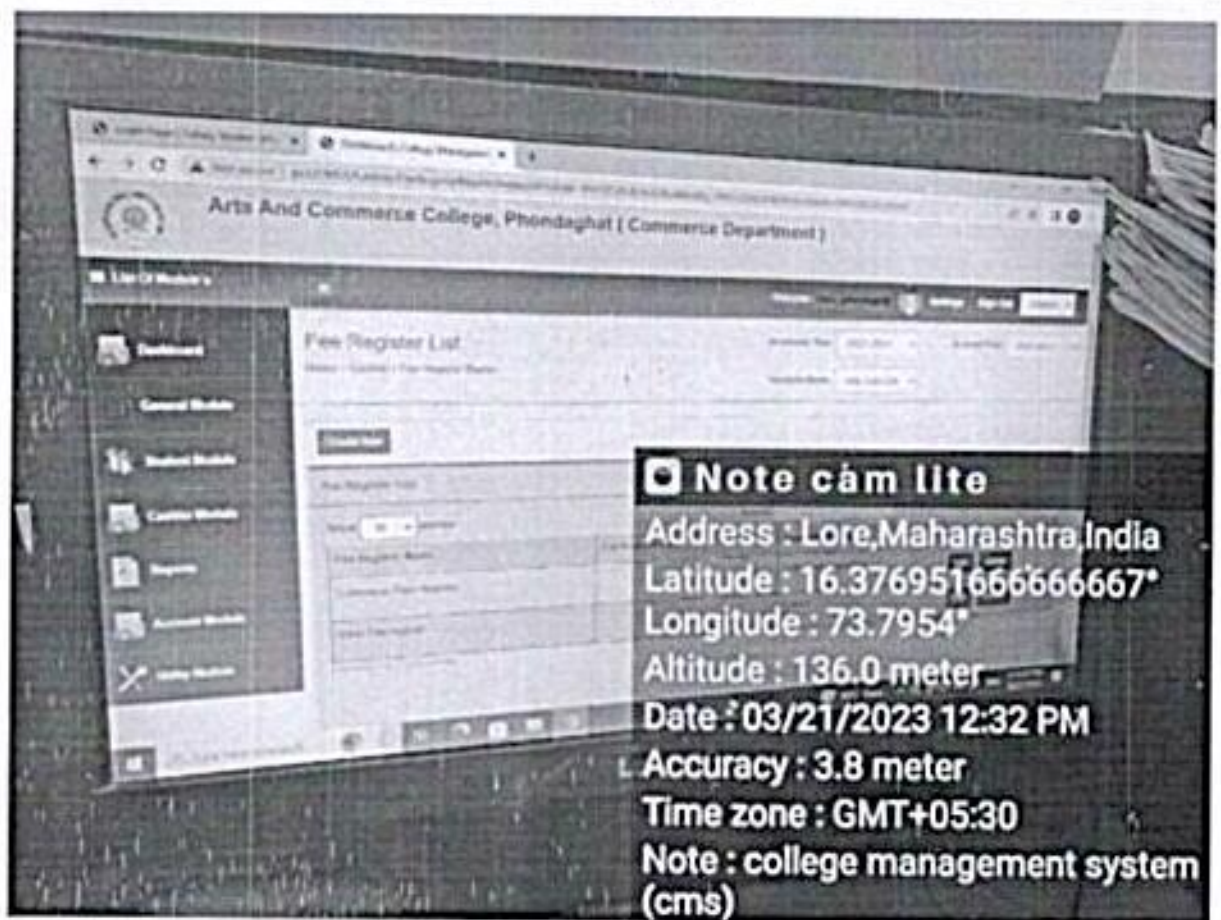

PRINCIPAL
Arts & Commerce College
Phondaghat, Tal. Lore, Dist. Sindhudurg