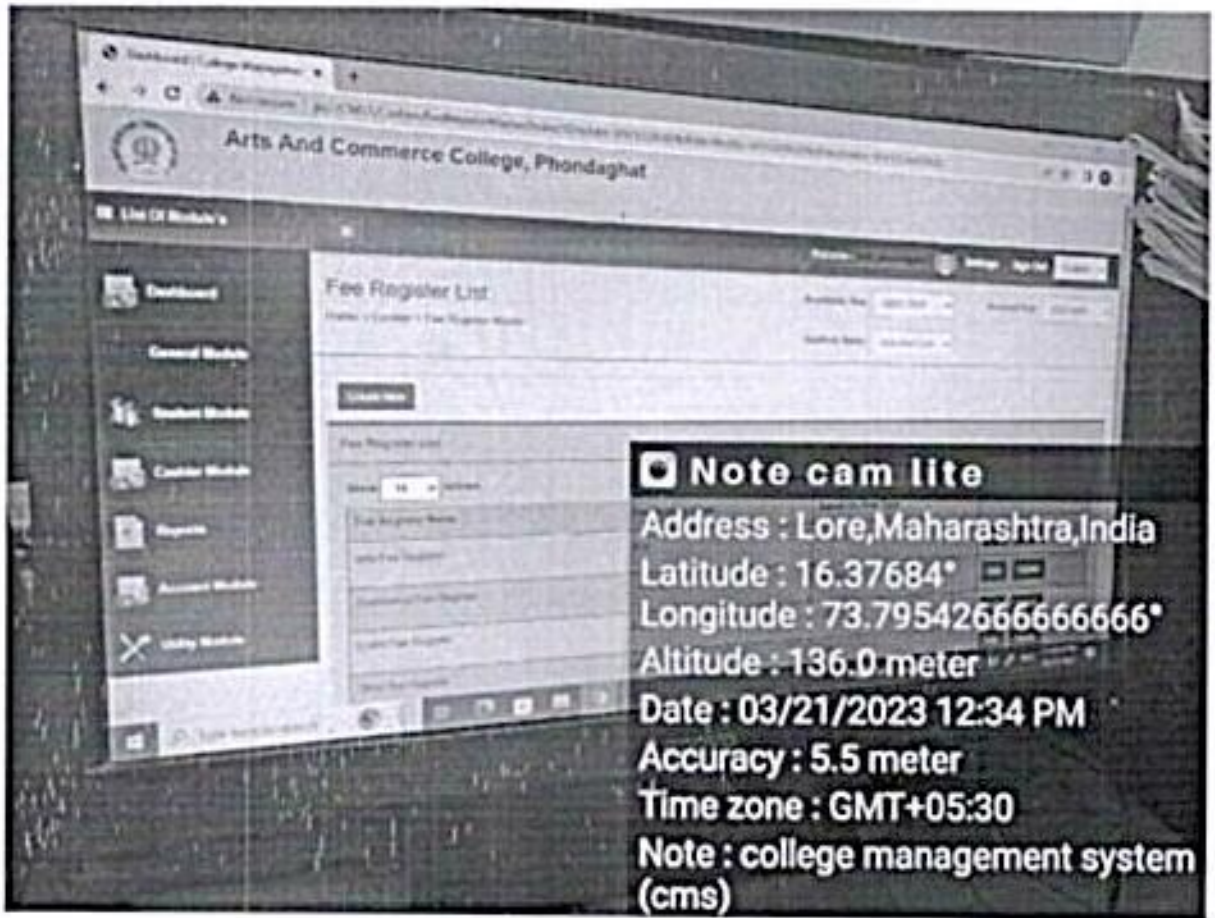

College Management system (CSM)

[Signature]
PRINCIPAL
Arts & Commerce College
Phondaghat, Tal. Kankavli, Dist. Sindhudurg