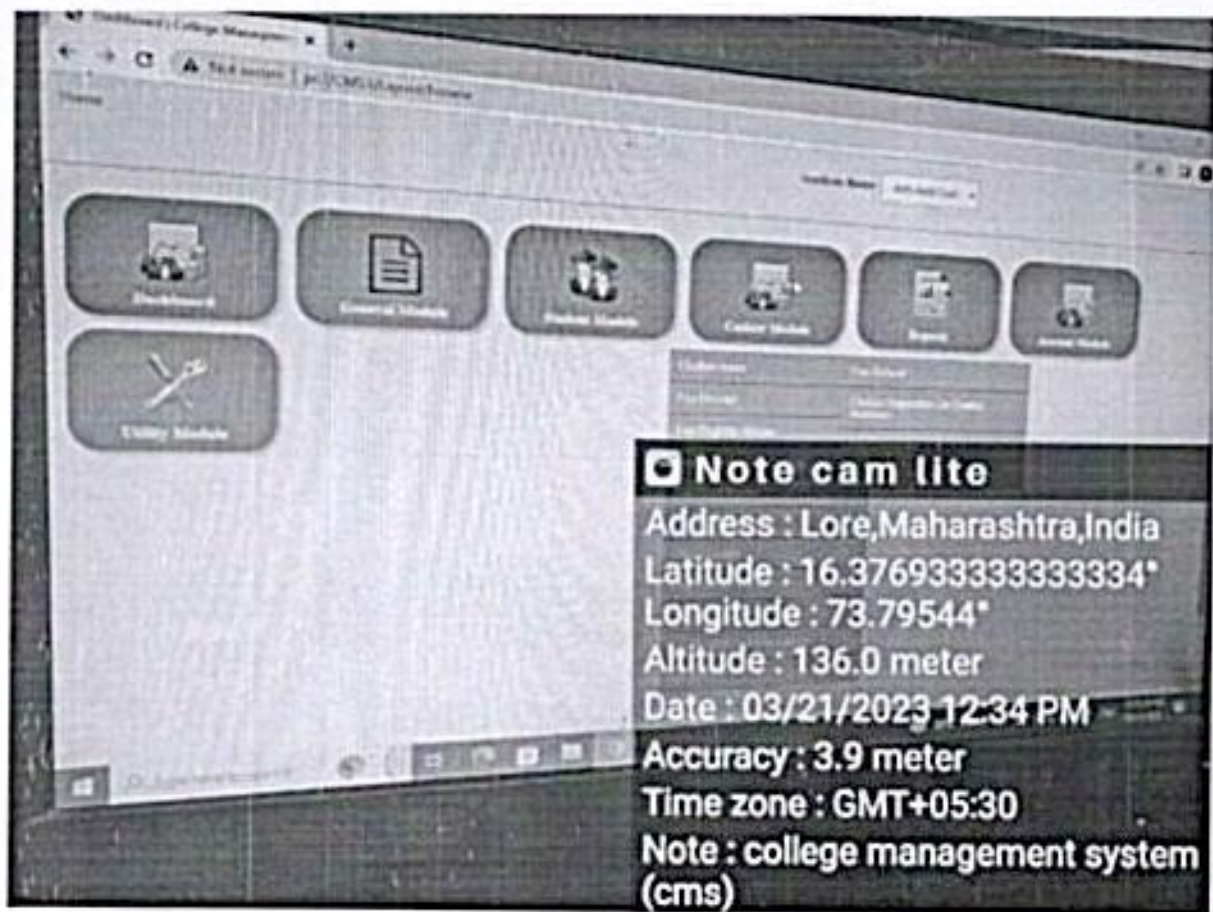

PRINCIPAL
Arts & Commerce College
Phondaghat, Tal. Lore, Dist. Sindhudurg